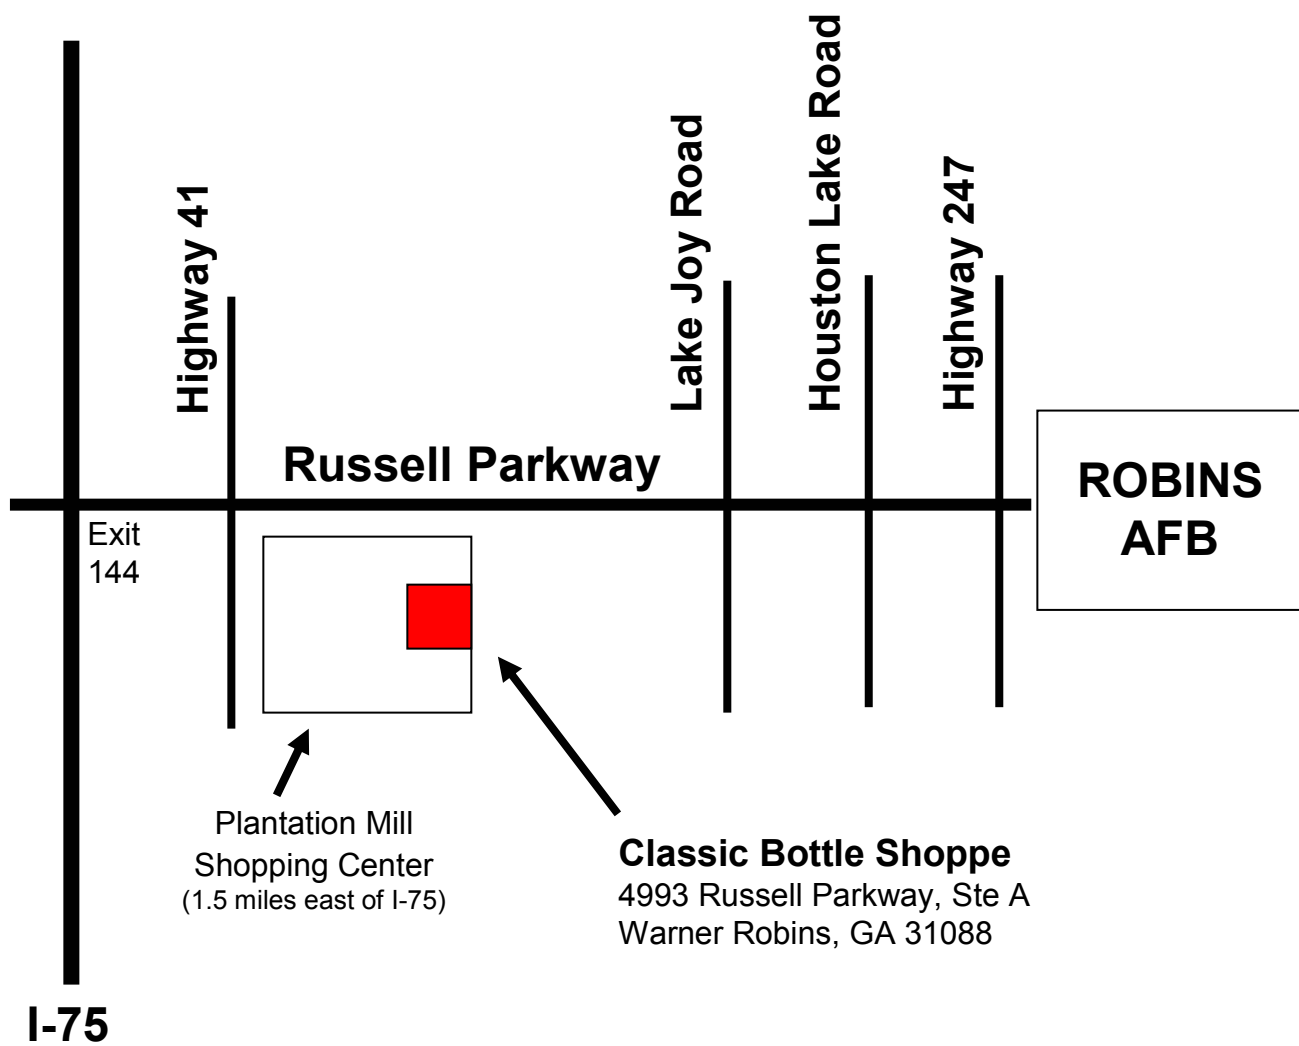

N

Highway 41

Lake Joy Road

Houston Lake Road

Highway 247

Russell Parkway

ROBINS
AFB

Exit
144

Plantation Mill
Shopping Center
(1.5 miles east of I-75)

Classic Bottle Shoppe
4993 Russell Parkway, Ste A
Warner Robins, GA 31088

I-75

Click your browser's "back" button to return to the Shoppe's home page